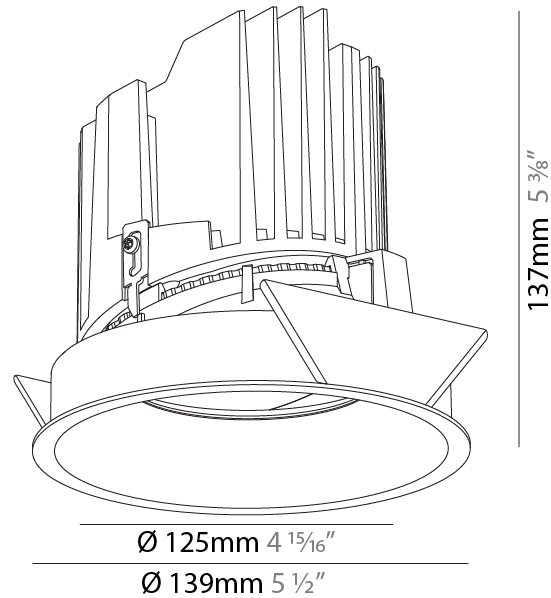

GENERAL

Series: Bioniq
 Subseries: Bioniq Round Semi Adjustable
 Brand: Prolight
 Division: Architectural
 Mounting Type: Recessed
 Mounting Location: Ceiling
 Subcategory: Downlight

PHYSICAL

Shape: Round
 Diameter (mm): 139
 Diameter (in): 5 1/2
 Height (mm): 137
 Height (in): 5 3/8
 Ceiling Thickness (mm): 10 / 12.5 / 15
 Ceiling Thickness (in): 3/8 or 1/2 or 9/16
 Min. Recessing Depth (mm): 150
 Min. Recessing Depth (in): 5 7/8
 Light Distribution: Adjustable / Downlight
 Weight (kg): 0.856
 Weight (lbs): 1.89
 Fixture Finish: SSR / BKV / CWI / CRY / HAB / UFT / ITA / RUA / FTG / MYG / LOD / PUS / FRO / FUP / KIA / POP / BLS / SPG / MEY / GOH / GUM / CHC / COM / ABZ / JAG / OBR / MOS / ROR
 Fixture Material: Aluminum Die Cast
 Cut-out Measurements: 130mm / 5 1/8"

OPTICAL

Reflector: 20 / 25 / 40
Adjustability: Rotational 355°; Tilt 10°

RATINGS AND CERTIFICATIONS

Certified By: Certified for North American Standards
IP rating: IP54

	130mm 5 1/8"	150mm 5 7/8"	10 15mm 3/8" 9/16"	10°	355°	